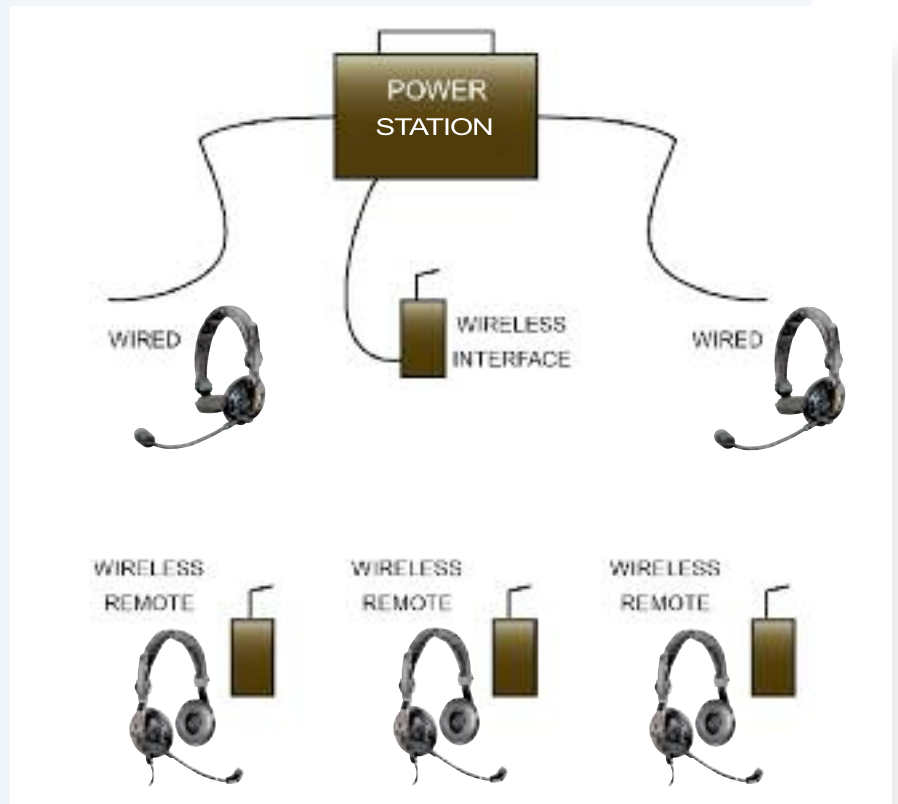

Wired system connects here

One DPx 1000 interface supports up to three wireless remotes in full duplex.

Combination Wired & Wireless Intercom

DIGICOM TCx SERIES

Digicom TCx Series are custom built intercoms which accommodate both wired and wireless headsets. Each complete system operates in full duplex mode providing hands free, simultaneous talk communications among all wired and wireless stations.

All TCx packages include a wired power station with wireless interface, headsets, floor cables, and remote Digicom transceivers. To design a custom intercom simply select the wired and wireless components that will accommodate your talking pattern, or fax a sketch to Eartec and our engineers will select the headsets, cables, transceivers etc. and furnish a price quote.

Slimline Headset shown above.

Housed in a rugged plastic console, the TCx power station includes both wired interconnection circuitry and wireless interface.

Powered by 12 Volt lantern battery (incl.) or AC power, the system is portable or may be permanently installed.