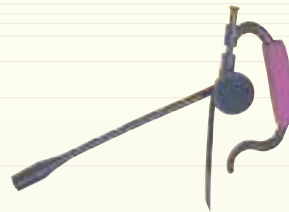

**The Edge \$25**

**Ear hugging style**

- ♦ Adjusts to left or right ear

**Cyber \$25**

**Discreet featherweight headset**

**Slimline \$75**

**Midweight headset**

- ♦ Rugged spring steel headband