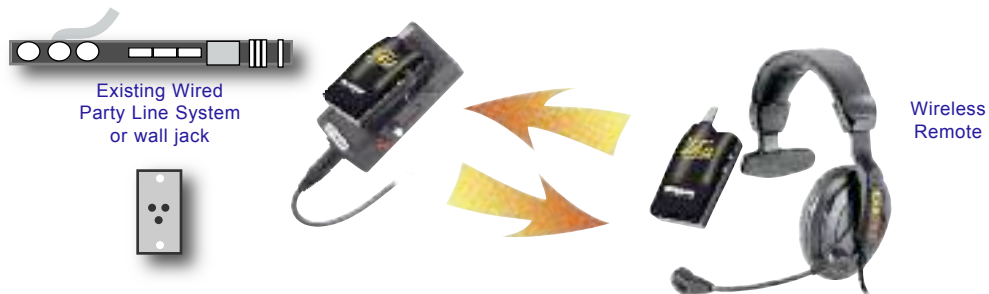

The Remote wireless user communicates with the wired party line in a full duplex simultaneous talk format just as though they were connected with an actual cable.

SLTi Interface.....\$655
One Person Setup

- (1) Simultalk 24G Master Radio @ \$125
- (1) Wired Interface Assembly @ \$295
- (1) Simultalk 24G Remote Radio @ \$125
- (1) Proline Headset @ \$110

Rechargeable Batteries and Charger Included.

For Simultalk headset options see pp 5

Here's How It Works:

The master radio clips to the front of the interface, then plugs into the rack mounted wired system or remote wall jack.

Headsets for Your Wired System

Digicom

Add Multiple Wireless Units to Your Wired System