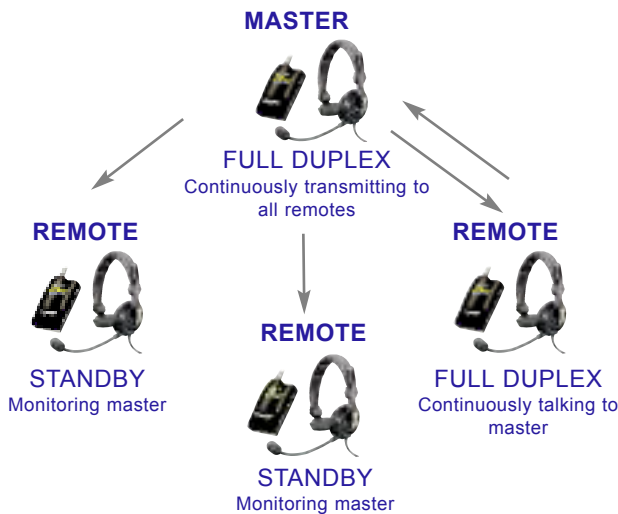

See pages 1 & 2 for images.

Hands Free, Full Duplex System

The Simultalk 24G-2 is a complete two-station set that allows users to communicate hands free, with no buttons to push. Customize the system by choosing from Eartec's variety of headsets. Any combination is possible - call Eartec's qualified technicians for a personalized quote.

Simultalk 24G-2.....\$400
Two Person Setup

(2) Simultalk Radios @ \$125 each
 (2) Slimline Headsets @ \$75 each
Rechargeable Batteries and Charger Included.

Simultalk
 24G
 \$125

Slimline
 Single
 \$75

The Simultalk Pro Series is a multi station team communication system. Each Pro Series intercom provides the master hands free voice contact with an unlimited number of remote stations. All remotes continuously monitor the master. One at a time, remote users can switch from "Standby" (listen only) to continuous talk operation.

Simultalk 24G-4.....\$800
Four Person Setup

(4) Simultalk Radios @ \$125 each
 (4) Slimline Headsets @ \$75 each
Rechargeable Batteries and Charger Included.

Four People Can

Digicom

Breakthrough Full Duplex Wireless

Digicom is a full duplex wireless that allows up to four people to communicate simultaneously. These revolutionary transceivers are not voice activated, and there are no buttons to push. To operate simply turn the units "ON" and talk through the headsets, just like on a wired intercom. The System affords a simultaneous talk, open line talking pattern for people that need to communicate and work with their hands.