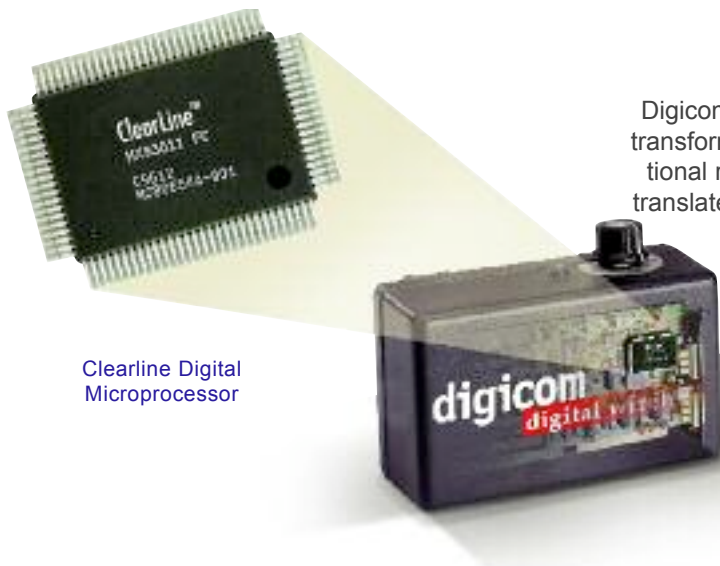

Four People Can

Digicom

Breakthrough Full Duplex Wireless

Digicom is a full duplex wireless that allows up to four people to communicate simultaneously. These revolutionary transceivers are not voice activated, and there are no buttons to push. To operate simply turn the units "ON" and talk through the headsets, just like on a wired intercom. The System affords a simultaneous talk, open line talking pattern for people that need to communicate and work with their hands.

FEATURES

- ✿ Range Up to 1/4 Mile
- ✿ Rechargeable Batteries
- ✿ Seven Hours of Continuous Talk Time
- ✿ No Base Station Required
- ✿ No FCC License Required

Works Without a Base Station

Digicom are microprocessor controlled transceivers. The radios transform voice into a digital code (1s and 0s), instead of by traditional radio waves. Incoming digital signals are simultaneously translated back into voice. This eliminates the need for expensive hardware such as base station repeaters.

Clearline Digital Microprocessor

Digicom Headset Pricing

Cyber.....$85	ProLine Double....$145
Monarch.....$110	Ultra Single.....$175
Slimline Single...$110	Ultra Double.....$195
ProLine Single...$130	

See pages 1 & 2 for images.