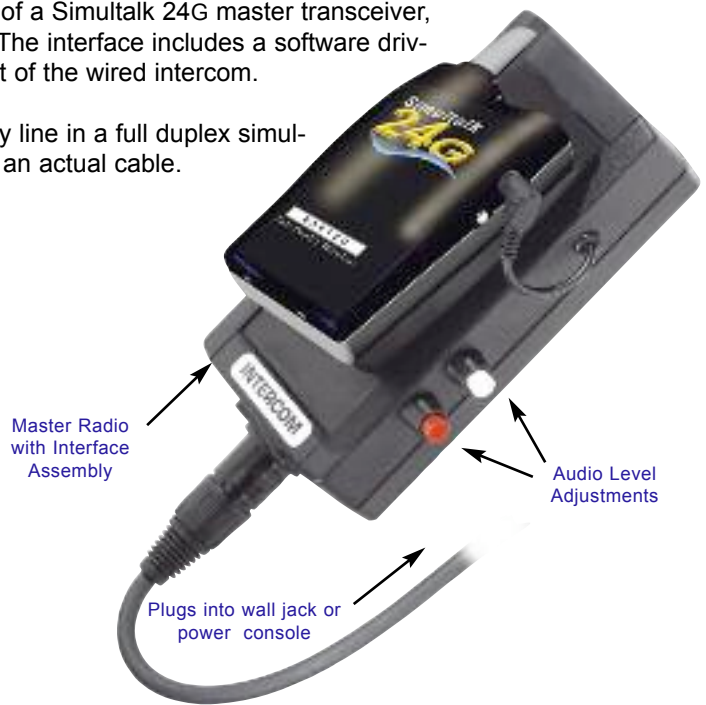

Simultalk

Add a Single Wireless Unit to Your Wired System

The *SLTi* system allows addition of full duplex wireless headsets to most popular wired intercoms without complicated and expensive base stations. The complete system consists of a Simultalk 24G master transceiver, interface module and remote Simultalk radio with headset. The interface includes a software driven circuit that matches the audio levels of the wireless to that of the wired intercom.

The Remote wireless user communicates with the wired party line in a full duplex simultaneous talk format just as though they were connected with an actual cable.

SLTi Interface.....$655
One Person Setup

- (1) Simultalk 24G Master Radio @ $125
- (1) Wired Interface Assembly @ $295
- (1) Simultalk 24G Remote Radio @ $125
- (1) Proline Headset @ $110

Rechargeable Batteries and Charger Included.

For Simultalk headset options see pp 5