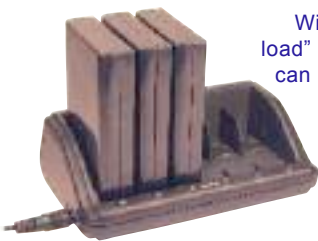

Multi-station External Battery Charger

With quick "lock-and-load" technology, batteries can be changed quickly and efficiently.

Six Person Setup.....$4,020

(6) PCx-1000 Transceivers @ $495 each
(6) Ultra Single Headsets @ $175 each
Rechargeable Batteries, Multi-station Charger, Padded Carrying Case Included.