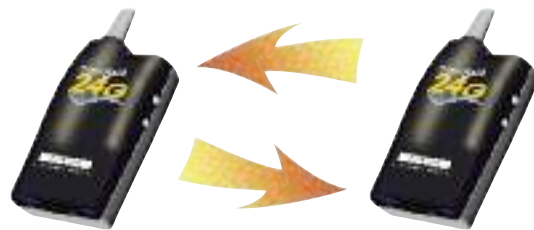

Simultalk 24G

Popular for Television & Video Production

The Simultalk 24G is a breakthrough full duplex wireless that provides hands free, two-way voice communications. This revolutionary intercom is not voice activated and there are no buttons to push. To operate simply turn the radios on, and talk, exactly like on a wired system.

With an operating range of up to 150 yards the Simultalk 24G is the ideal solution for people that need to communicate and work with their hands at the same time.

FEATURES

- ☛ Full Duplex, Simultaneous Talk
- ☛ No Buttons to Push
- ☛ Rechargeable Battery & Charger
- ☛ No Base Station Required
- ☛ No License Needed Worldwide
- ☛ Frequency 2.4 GHz
- ☛ Dimensions 2.5”w x 1”d x 4.25”h
- ☛ Weight 5 oz
- ☛ 4.8 Volt NiMH Rechargeable Battery
- ☛ Battery Life 4.5 hours

HERE'S HOW IT WORKS

Simultalk transceivers send & receive messages concurrently utilizing two different frequencies. This full duplex format allows partners to talk simultaneously without pushing buttons.

Padded Carrying Case Included

Simultalk Headset Pricing

The Loop.....$25	ProLine Single.....$110
Cyber.....$25	ProLine Double....$125
Monarch.....$85	Ultra Single.....$125
Slimline Single.....$75	Ultra Double.....$145

See pages 1 & 2 for images.