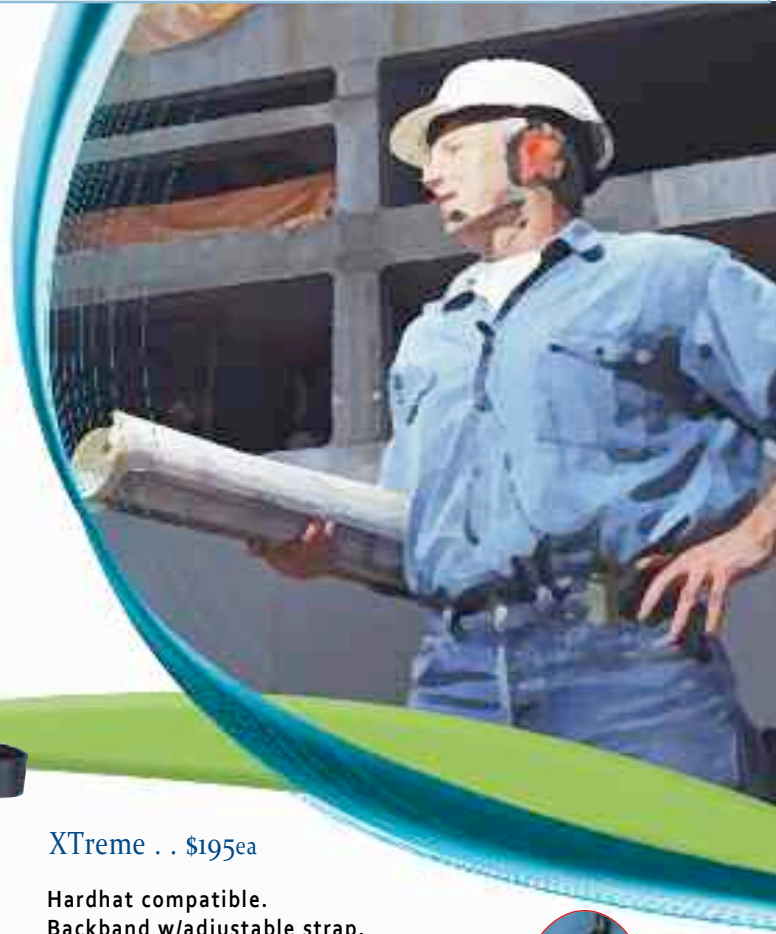

XTreme . . $195ea

Hardhat compatible.
Backband w/adjustable strap.