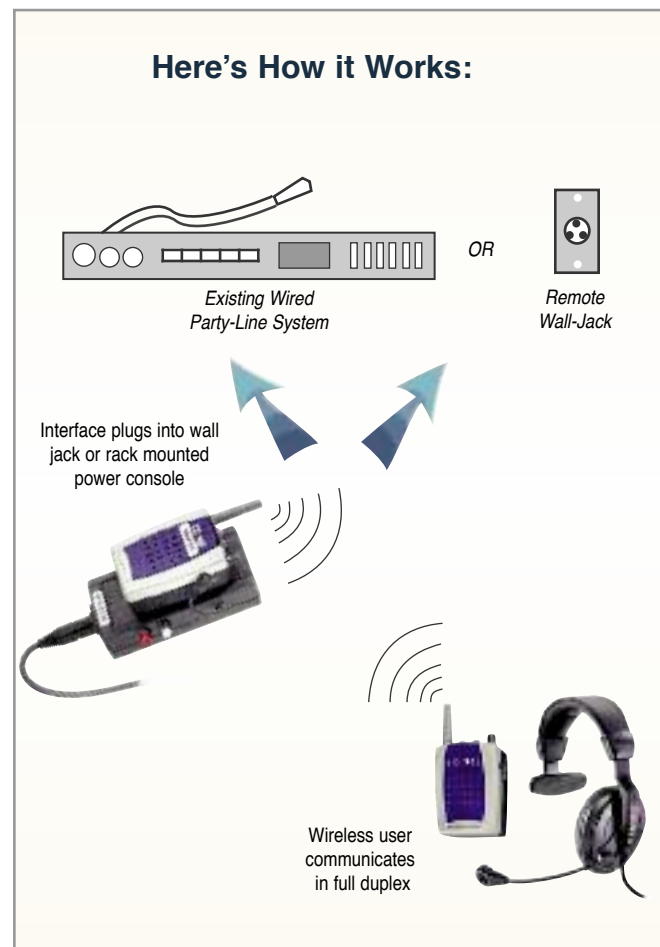

TD 904 Pro Series w/ Slimline . . . \$800
A Straightforward 4 Station System

- 4 TD 900 Radios (1 master, 3 remotes)
- 4 Slimline Headsets

Customize the TD 900 Pro Series by selecting the desired headsets from the option page (see inside flap). Replace the model & price of the headset listed.

Wired Interface Series

TDx 901 Interface w/ ProLine . . . \$655

One Person Setup

- 2 TD 900 Radios (1 master, 1 remote)
- 1 TDx INT (wired interface assembly)
- 1 Proline Headset

The TDx 901 Interface allows you to add full duplex wireless headsets to any existing wired intercom without complicated and expensive base stations.

The complete system consists of a TD 900 Master transceiver, TDx Int interface module and remote TD 900 radio with headset. The Master radio clips to the front of the Interface and then plugs into the wired system. The Interface module includes a software driven circuit that matches the audio levels of the wireless to that of the wired intercom (Clear Com[®], Telex[®], RTS[®] etc.).

Remote wireless users enjoy hands free, full duplex voice communications with the wired party line without interconnecting cables or wired beltpacks.

System shown with ProLine Headset.

Customize the TD 901 Interface Series by selecting the desired headsets from the option page (see inside flap). Replace the model & price of the headset listed above.