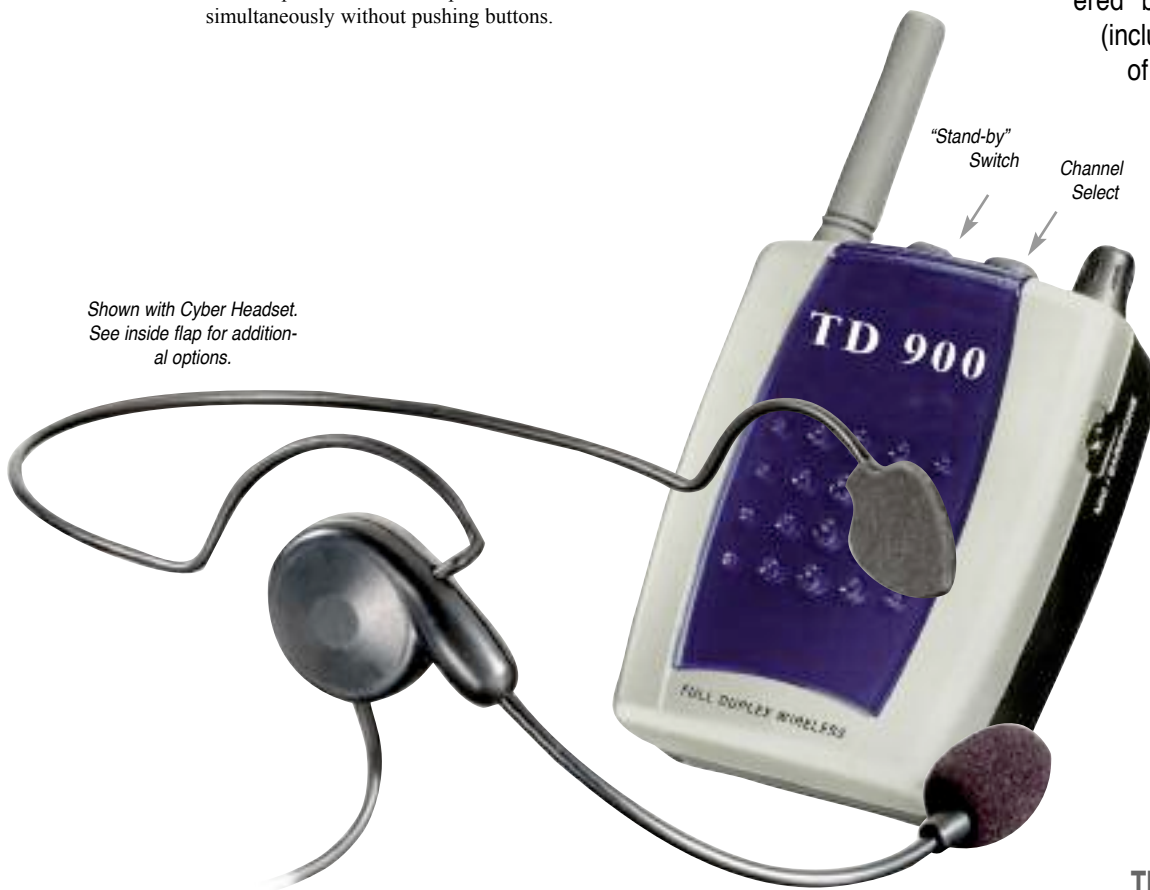

TD 900

HOW FULL DUPLEX WORKS

The TD 900 sends & receives messages concurrently utilizing two different frequencies. This full duplex format allows partners to talk simultaneously without pushing buttons.

The TD 900 is a breakthrough full duplex wireless that provides hands free, two-way voice communications. This revolutionary intercom is not voice activated and there are no buttons to push. To operate simply turn the radios on, set the channel, and talk, exactly like on a wired system.

TD 900 transceiver operates without complicated base station repeaters and is powered by rechargeable ni-cad batteries (included) that provide over five hours of talk time.

With an operating range of up to one quarter mile the TD 900 is the ideal solution for people that need to communicate and work with their hands at the same time.

No FCC License Required!

*Shown with Cyber Headset.
See inside flap for additional options.*

TD 902 w/ Cyber . . . $299
Complete 2 Person System

2 TD 900 Radios
2 Cyber Headsets

*Padded Cases Available
(Standard Case Shown)*

Customize the TD 902 Wireless by selecting the desired headsets from the option page (see inside flap). Replace the model & price of the headset listed.