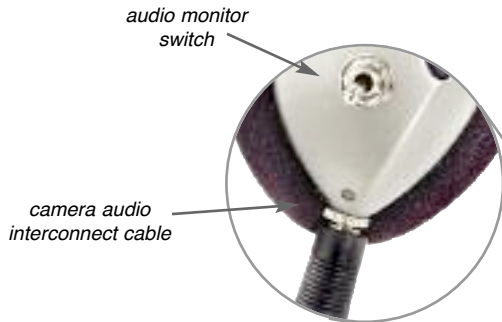

TD 900

Videographer Special

TD 902 VS . . . $390
Complete 2 Person System

Includes:

- 2 TD 900 Radios
- 1 Cyber Headset
- 1 Monarch w/Camera Audio Monitor
- 2 Rechargeable Batteries / Chargers