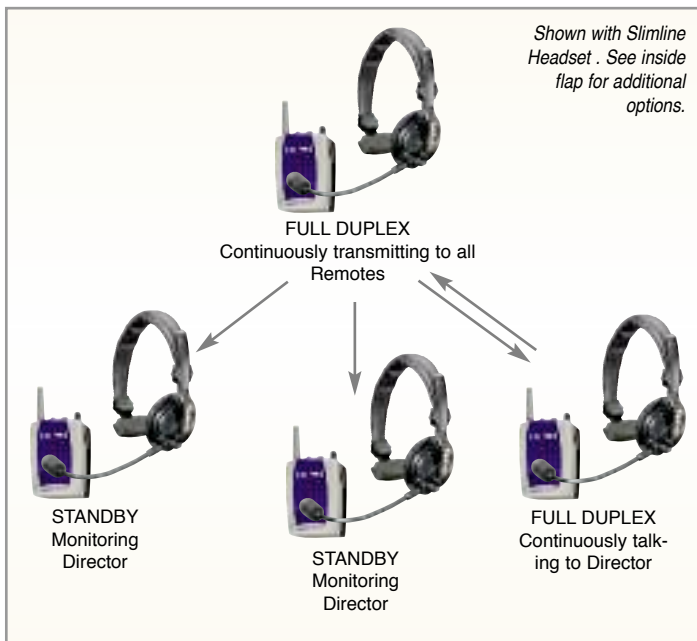

Includes:

- 2 TD 900 Radios
- 1 Cyber Headset
- 1 Monarch w/Camera Audio Monitor
- 2 Rechargeable Batteries / Chargers

The TD 902 VS wireless is a customized "hands free" intercom designed specifically for professional videographers. All TD 900 VS systems include a Monarch headset fitted with a shell mounted switch, quick disconnect connector and camera interconnect cable. These components allow videographers to monitor incoming camera audio in one earpiece while maintaining continuous wireless voice contact with remote crew members in the other.

Pro Series

The TD 900 Pro Series is a multi station team communication system. Each Pro Series intercom provides the director hands free voice contact with an unlimited number of remote stations. All remotes monitor the director, and when called upon, can switch from "Standby" (listen only) to continuous talk operation.

TD 904 Pro Series w/ Slimline . . . \$800
A Straightforward 4 Station System

- 4 TD 900 Radios (1 master, 3 remotes)
- 4 Slimline Headsets

Customize the TD 900 Pro Series by selecting the desired headsets from the option page (see inside flap). Replace the model & price of the headset listed.

The complete system consists of a TD 900 Master transceiver, TDx Int interface module and remote TD 900 radio with headset. The Master radio clips to the front of the Interface and then plugs into the wired system. The Interface module includes a software driven circuit that matches the audio levels of the wireless to that of the wired intercom (Clear Com[®], Telex[®], RTS[®] etc.).